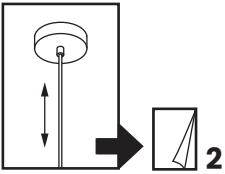

BALL

DESIGN BY
BENNY FRANDSEN

FRANDSEN

DK - SIKKERHEDSFORANSTALTNINGER

Den grønne og gule ledning må kun være forbundet til indgangen markeret med

Hvis lampens udvendige ledning bliver beskadiget skal der, for at undgå en farlig situation, rettes henvendelse til producenten, service agenten eller anden lignende kvalificeret person for udskiftning af denne.

UK - SAFETY PRECAUTIONS

The core with green/yellow insulation must only be connected to a terminal marked with

If the external flexible cable or cord of this luminaire is damaged, it shall be exclusively replaced by the manufacturer or his service agent or a similar qualified person in order to avoid a hazard.