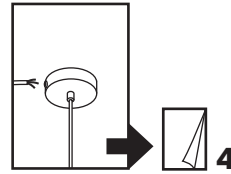

BALL

DESIGN BY
BENNY FRANDSEN

FRANDSEN

DK - SIKKERHEDSFORANSTALTNINGER

Den grønne og gule ledning må kun være forbundet til indgangen markeret med

Hvis lampens udvendige ledning bliver beskadiget skal der, for at undgå en farlig situation, rettes henvendelse til producenten, service agenten eller anden lignende kvalificeret person for udskiftning af denne.

UK - SAFETY PRECAUTIONS

The core with green/yellow insulation must only be connected to a terminal marked with

If the external flexible cable or cord of this luminaire is damaged, it shall be exclusively replaced by the manufacturer or his service agent or a similar qualified person in order to avoid a hazard.