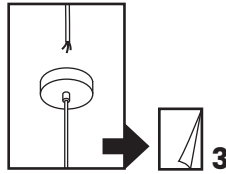

BALL

DESIGN BY
BENNY FRANDSEN

FRANDSEN

DK - SIKKERHEDSFORANSTALTNINGER

Den grønne og gule ledning må kun være forbundet til indgangen markeret med

Hvis lampens udvendige ledning bliver beskadiget skal der, for at undgå en farlig situation, rettes henvendelse til producenten, service agenten eller anden lignende kvalificeret person for udskiftning af denne.

UK - SAFETY PRECAUTIONS

The core with green/yellow insulation must only be connected to a terminal marked with

If the external flexible cable or cord of this luminaire is damaged, it shall be exclusively replaced by the manufacturer or his service agent or a similar qualified person in order to avoid a hazard.